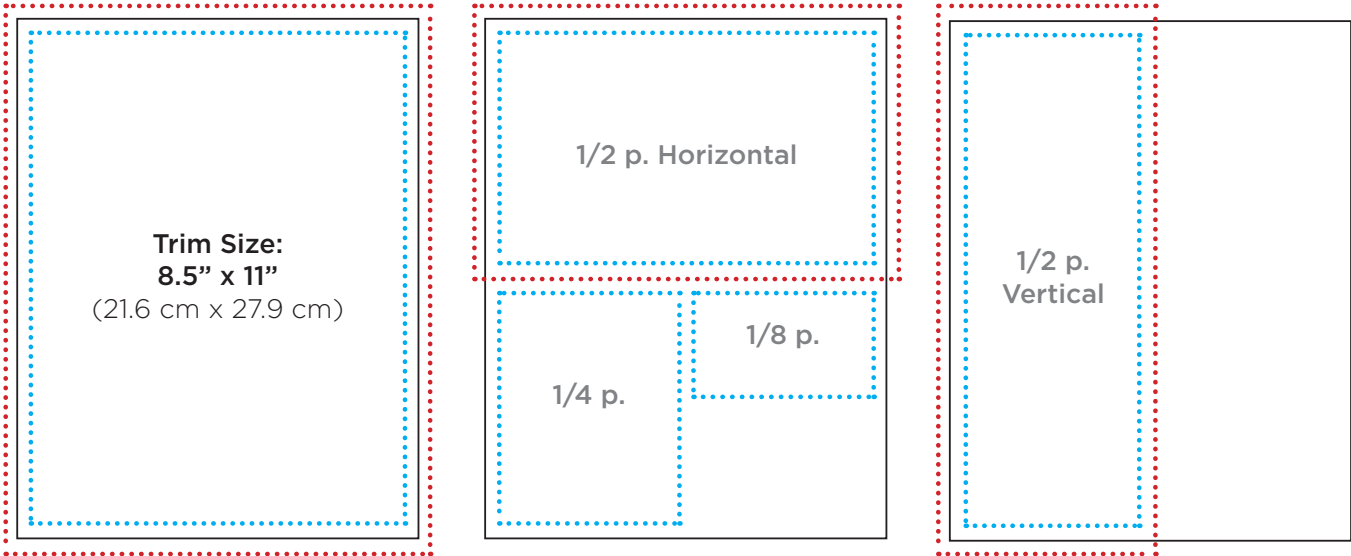

AD SIZE SPECIFICATIONS

FULL PAGE

Bleed ad: 8.8" x 11.3" (22.35 cm x 28.7 cm)
Non-bleed ad: 8" x 10.5" (20.3 cm x 26.7 cm)

HALF PAGE HORIZONTAL

Bleed ad: 8.8" x 5.8" (22.35 cm x 14.7 cm)
Non-bleed ad: 8" x 5" (20.3 cm x 12.7 cm)

HALF PAGE VERTICAL

Bleed ad: 4.55" x 11.3" (11.55 cm x 28.7 cm)
Non-bleed ad: 3.875" x 10.5" (9.8 cm x 26.7 cm)

QUARTER PAGE

3.875" x 5.1" (9.8 cm x 13 cm)

1/8 PAGE

3.875" x 2.5" (9.8 cm x 6.3 cm)

..... BLEED _____ TRIM NON-BLEED & TYPE SAFETY